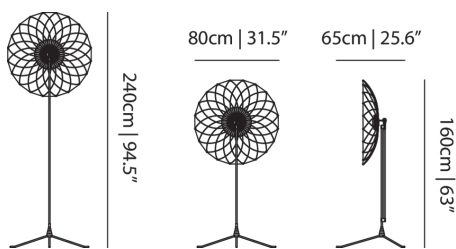

Colours

White with metal

Filigree Floor Lamp / Filigree

Dimensions

Product

WIDTH 80cm | 31.5"

HEIGHT 240cm | 94.5"

DEPTH 65cm | 25.6"

WEIGHT NETTO 17kg | 37.48lbs

Packaging

WIDTH 87cm | 34.3"

HEIGHT 172cm | 67.7"

CUBAGE 1.03m³ | 36.46ft³

LENGTH 69cm | 27.2"

WEIGHT 19kg | 41.89lbs

Technical CE

LIFETIME

50000 hours

CABLE COLOUR

Transparent with tinned cores

PLUG TYPE

US plug (Type A)

CABLE LENGTH

300cm | 118.1"